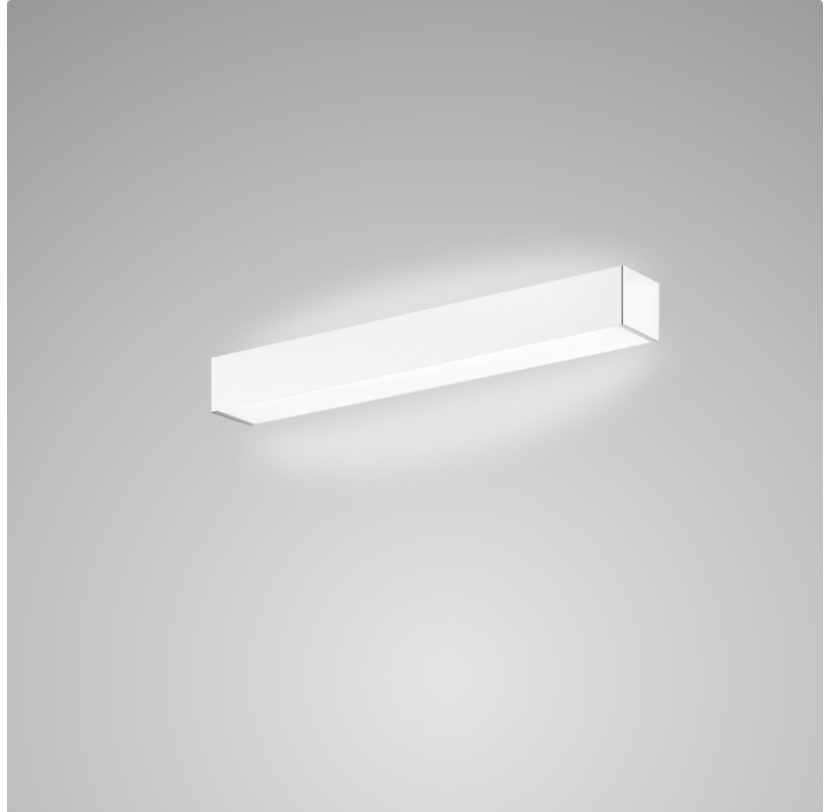

TOY SURFACE

D83140

GENERAL

Series: Toy
Brand: Panzeri
Division: Design
Mounting Type: Surface
Mounting Location: Wall
Subcategory: Ambient

PHYSICAL

Shape: Rectangle
Length (mm): 610
Length (in): 24
Height (mm): 70
Height (in): 2 3/4
Extension (mm): 85
Extension (in): 3 3/8
Light Distribution: Direct / Indirect
Weight (kg): 2.7
Weight (lbs): 6
Diffuser: Frost White Glass
Fixture Finish: WHI
Fixture Material: Metal

ELECTRICAL

Number of Lamps: 1
Lamp Type: LED Retrofit / CFL
Bulb Included: Bulb Not Included
Total Output Wattage (W): 26 / 55
Max. Wattage Per Lamp (W): 26 / 55
Lamp Base: 2GX13
Dimming: Non-Dimmable
Driver Included: Yes
Driver Location: Integrated
Driver Type: Ballast - Universal - Non-dimming
Input Voltage (V): 120 - 277

LED

OPTICAL

RATINGS AND CERTIFICATIONS

Certified By: CSA Certified to UL and CSA Standards
IP rating: IP40